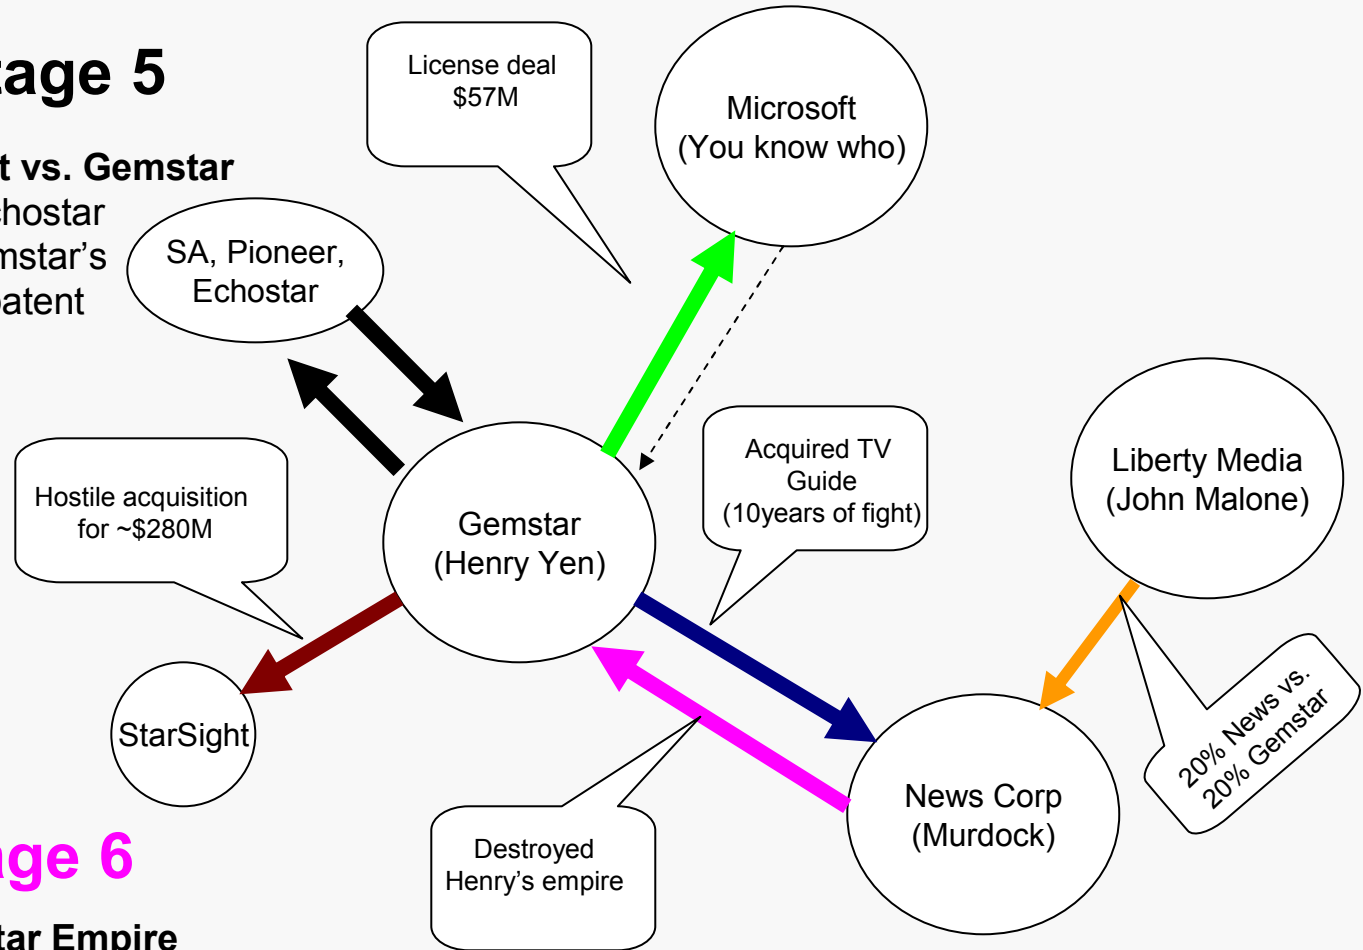

WAR: Stage 5

Rebel Movement vs. Gemstar

- SA, Pioneer, Echostar said “No” to Gemstar’s request to pay patent “retributions”

WAR: Stage 6

Death of Gemstar Empire

- $70+M SA license financial problem
- Stock cap go down from ~$30B to $1B
- Murdock fight back and fired Henry Yuen