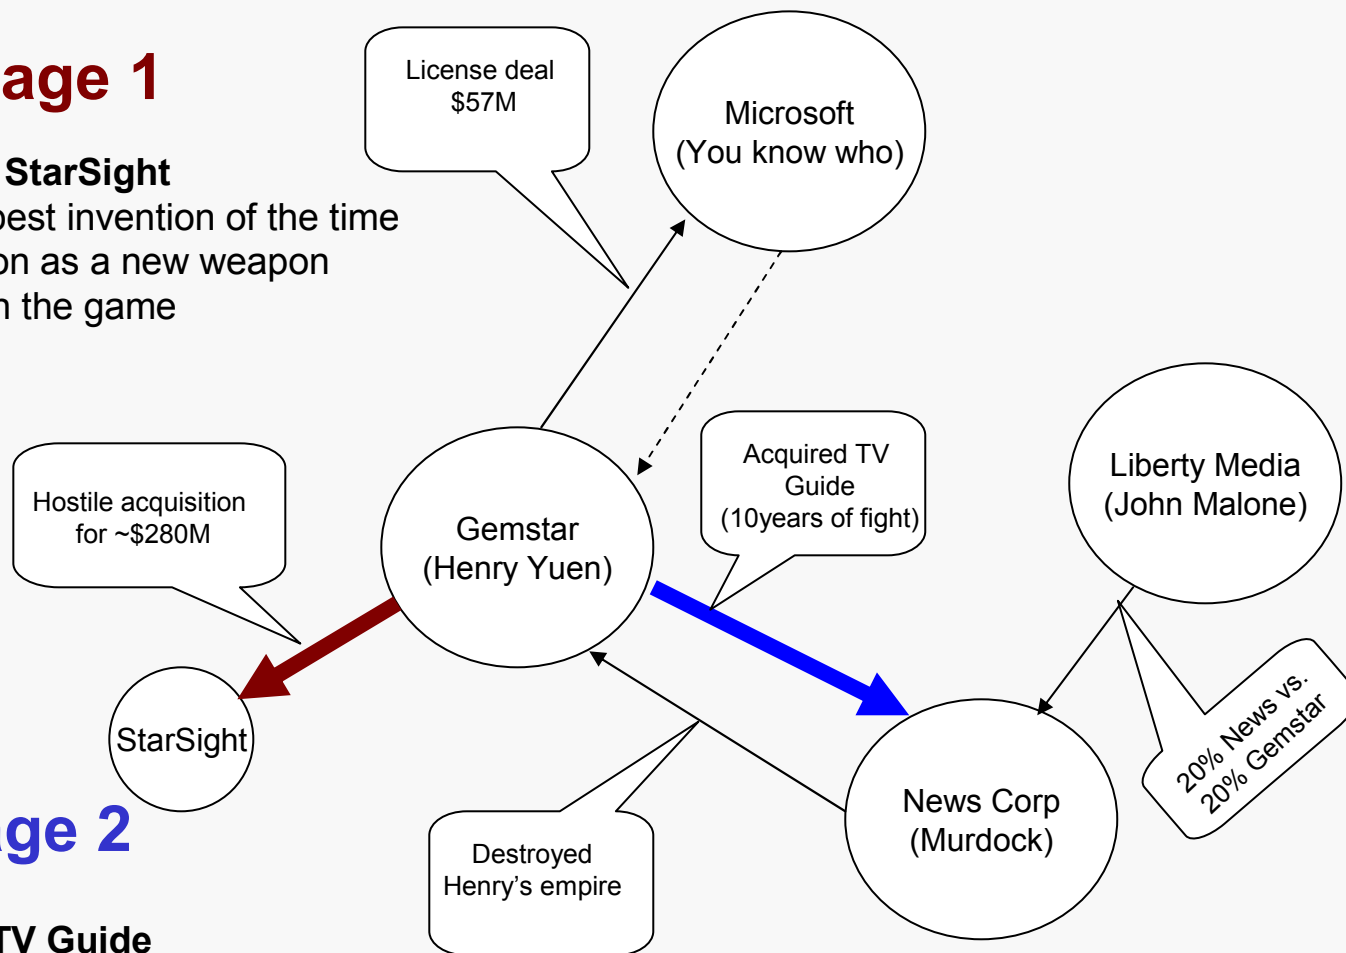

**Rupert Murdoch**

*Media Tycoon*

**Born:** 1931

**Birthplace:** Australia

Owner and CEO of News Corp. Empire

© Yakov Kamen, 2005

# WAR GENERALS

**Bill Gates**

**Born:** 1951  
**Birthplace:** Seattle  
No comments

**John Malone**

*Media Tycoon*  
**Born:** 1941  
**Birthplace:** USA  
Owner and CEO of Liberty Media Holding

**Other**

## WAR: Stage 1

### Gemstar versus StarSight

- VCR+ was the best invention of the time
- Patent acquisition as a new weapon
- Henry Yuen won the game