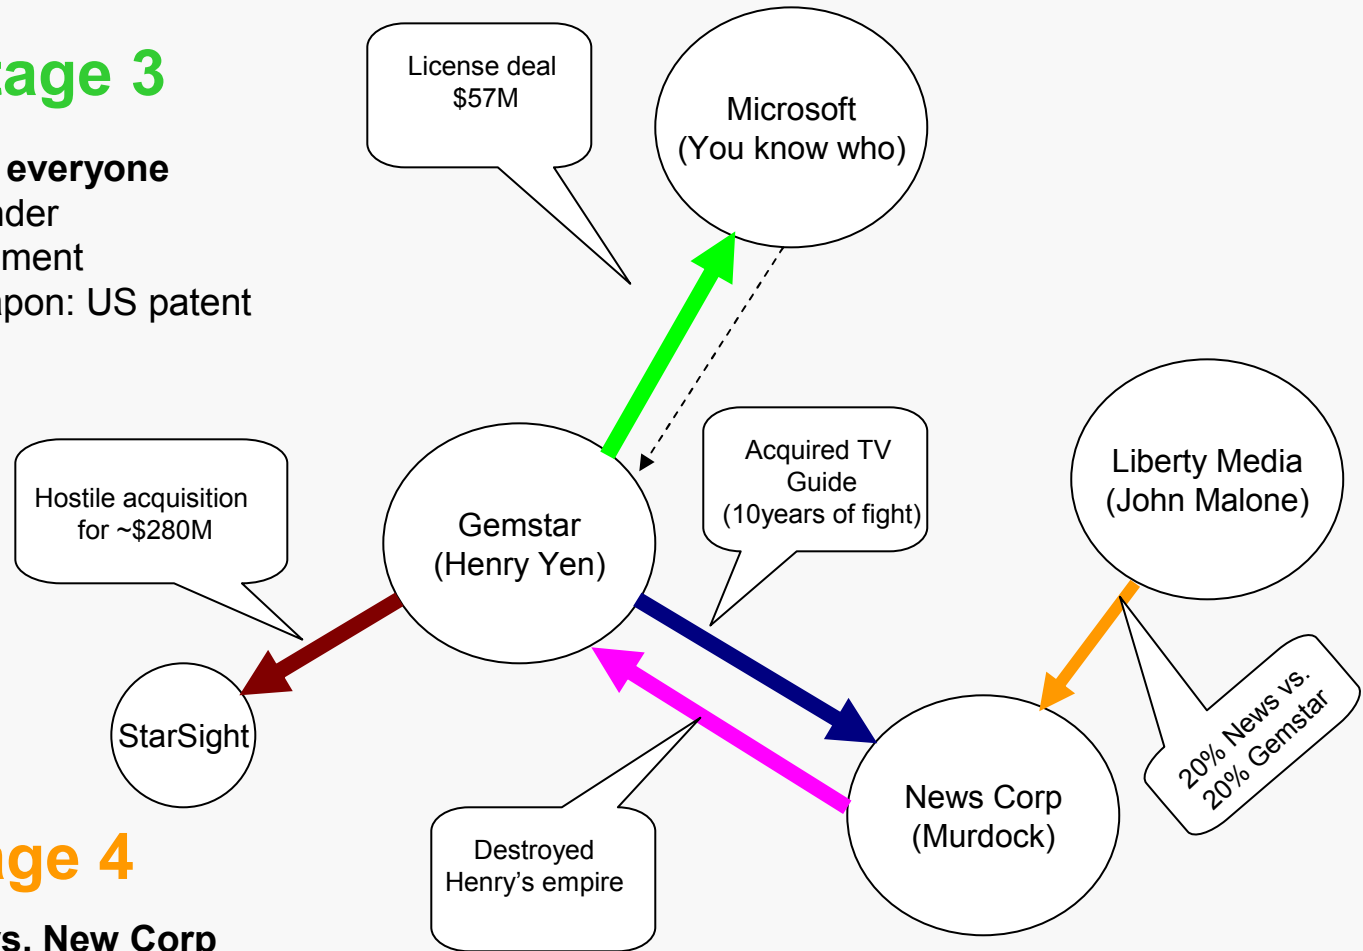

WAR: Stage 3

Gemstar versus everyone

- Microsoft surrender
- GI $200M settlement
- New secret weapon: US patent

WAR: Stage 4

Liberty Media vs. New Corp

- 20% of GMST vs. 20% of NEWS