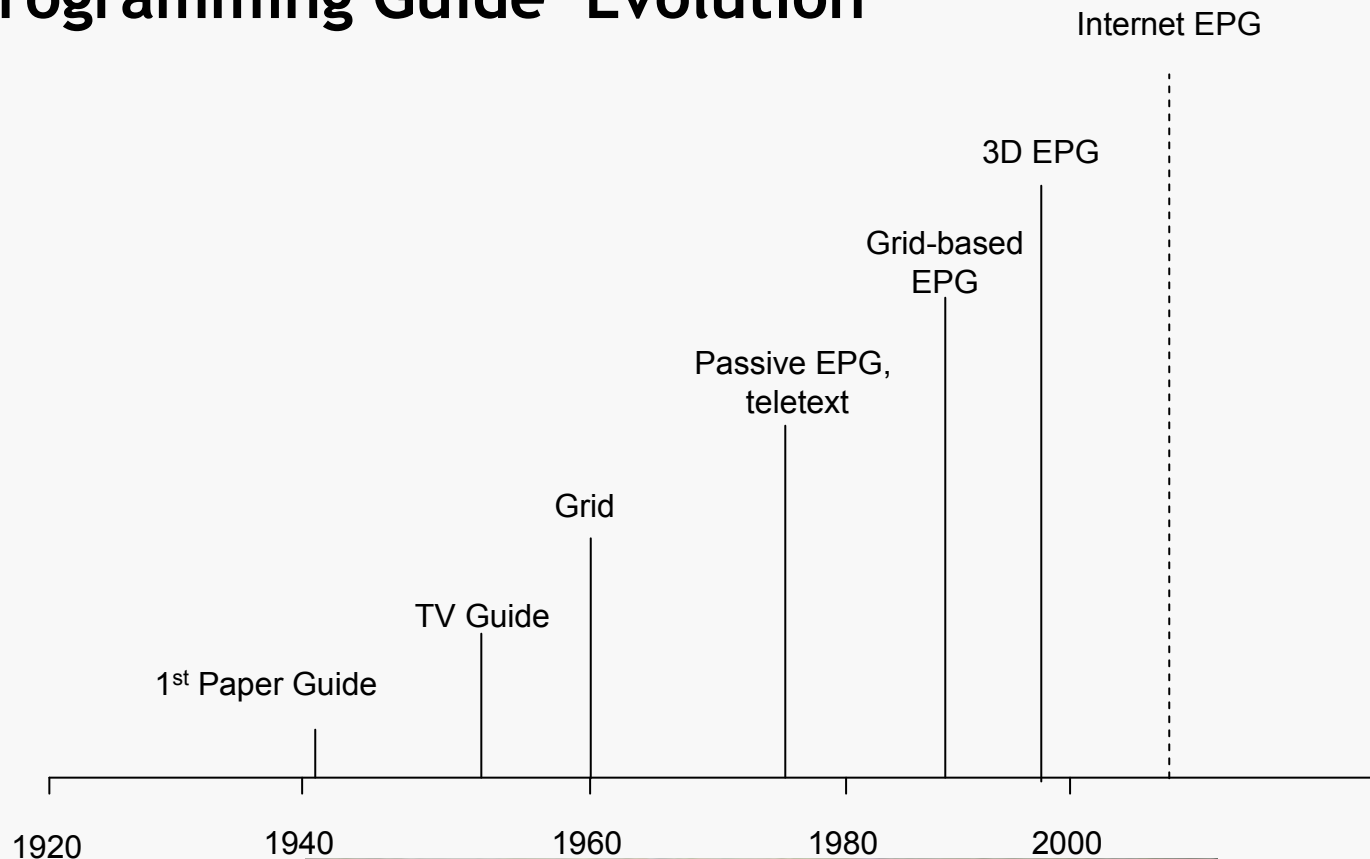

PVR (personal video recorder user) would say that EPG is an :

- On-screen system allowing me to do a single click recording and control a list of recorded TV programs

Gemstar-TV Guide would say that EPG is :

- TV Guide+

Cable Service Providers (MSOs) would say that EPG is a :

- Pain on the neck

Yakov Kamen would say that EPG is a :

- The unique application replacing Windows and browser on TV screen. This is the only application needed on TV

# Programming Guide Evolution